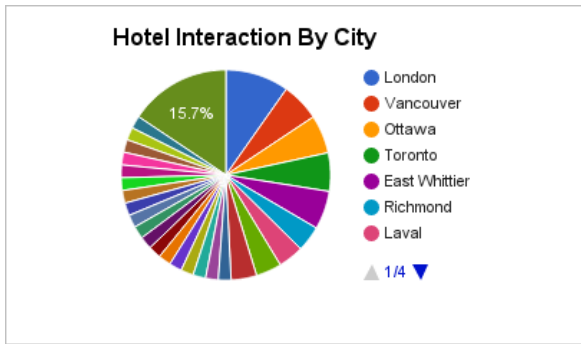

Sample Hotel Property Analytics Report

City	Events
London	226
Vancouver	136
Ottawa	136
Toronto	136
East Whittier	136
Richmond	91
Laval	91
Milpitas	91
Berkeley Heights	91
Brisbane	45
Calgary	45
Edmonton	45
Prince George	45
Peterborough	45
Montreal	45
Regina	45
Vitoria-Gasteiz	45
Rome	45
s-Hertogenbosch	45
Singapore	45
Pasadena	45
Coeur d'Alene	45
Skokie	45
Madison	45
Chesterfield	45
New York	45
Austin	45
Other	361

Age Group	Events
45-54	181
35-44	136
18-24	91
25-34	91
55-64	91
65+	45

Gender	Events
Female	227
Male	408

Notes:

Geographic information contains sampled data from January 1st 2015, through June 7th 2015.
 Age and gender information contains sampled data from April 1st 2015, through June 7th 2015 (not all sessions contain this data).
 Interactions and event include opening overlay detail windows and clicking through to hotel sites.
 Data provided by Google Analytics