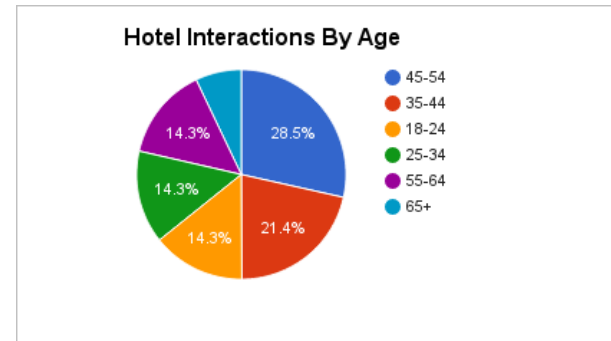

Sample Hotel Property Analytics Report

City	Events
London	226
Vancouver	136
Ottawa	136
Toronto	136
East Whittier	136
Richmond	91
Laval	91
Milpitas	91
Berkeley Heights	91
Brisbane	45
Calgary	45
Edmonton	45
Prince George	45
Peterborough	45
Montreal	45
Regina	45
Vitoria-Gasteiz	45
Rome	45
s-Hertogenbosch	45
Singapore	45
Pasadena	45
Coeur d'Alene	45
Skokie	45
Madison	45
Chesterfield	45
New York	45
Austin	45
Other	361

Age Group	Events
45-54	181
35-44	136
18-24	91
25-34	91
55-64	91
65+	45

Gender	Events
Female	227
Male	408

Notes:

Geographic information contains sampled data from January 1st 2015, through June 7th 2015.
 Age and gender information contains sampled data from April 1st 2015, through June 7th 2015 (not all sessions contain this data).
 Interactions and event include opening overlay detail windows and clicking through to hotel sites.
 Data provided by Google Analytics