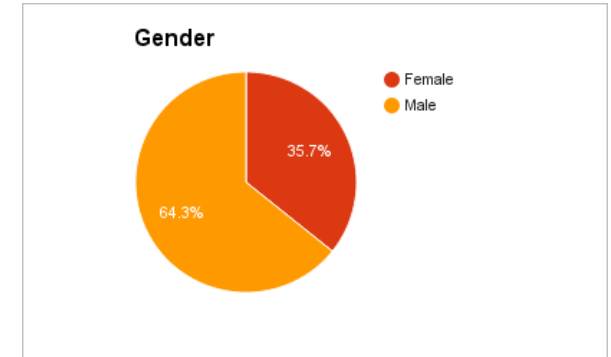

Sample Hotel Property Analytics Report

City	Events
London	226
Vancouver	136
Ottawa	136
Toronto	136
East Whittier	136
Richmond	91
Laval	91
Milpitas	91
Berkeley Heights	91
Brisbane	45
Calgary	45
Edmonton	45
Prince George	45
Peterborough	45
Montreal	45
Regina	45
Vitoria-Gasteiz	45
Rome	45
s-Hertogenbosch	45
Singapore	45
Pasadena	45
Coeur d'Alene	45
Skokie	45
Madison	45
Chesterfield	45
New York	45
Austin	45
Other	361

Age Group	Events
45-54	181
35-44	136
18-24	91
25-34	91
55-64	91
65+	45

Gender	Events
Female	227
Male	408

Notes:

Geographic information contains sampled data from January 1st 2015, through June 7th 2015.
 Age and gender information contains sampled data from April 1st 2015, through June 7th 2015 (not all sessions contain this data).
 Interactions and event include opening overlay detail windows and clicking through to hotel sites.
 Data provided by Google Analytics